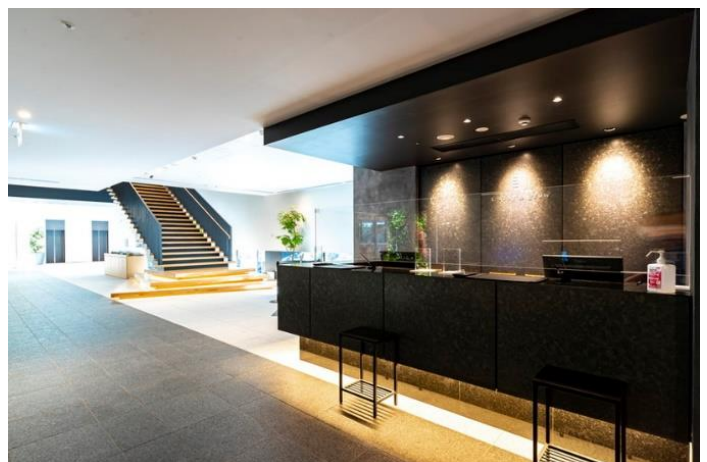

L stay & grow Minami Sunamachi

<https://lstayandgrow.jp/>

7-10-14 Minamisuna, Koto Ward, Tokyo, Japan

L stay & grow Minami Sunamachi is located in Tokyo, an 8-minute walk from SUNAMO Minamisunacho Shopping Center and 0.7 miles from Higashisuna Tenso Shrine. Other facilities include a 24-hour reception, restaurant and terrace. Arakawa River Sunamachi Mizube Park is 2 km from the hotel, while Bushumyoanzen-ji Temple Koto Batokanzenon is 2.4 km away.

Conference
×
Hotel
×
Restaurant

Hotel Room

Conference Area

Conference Room