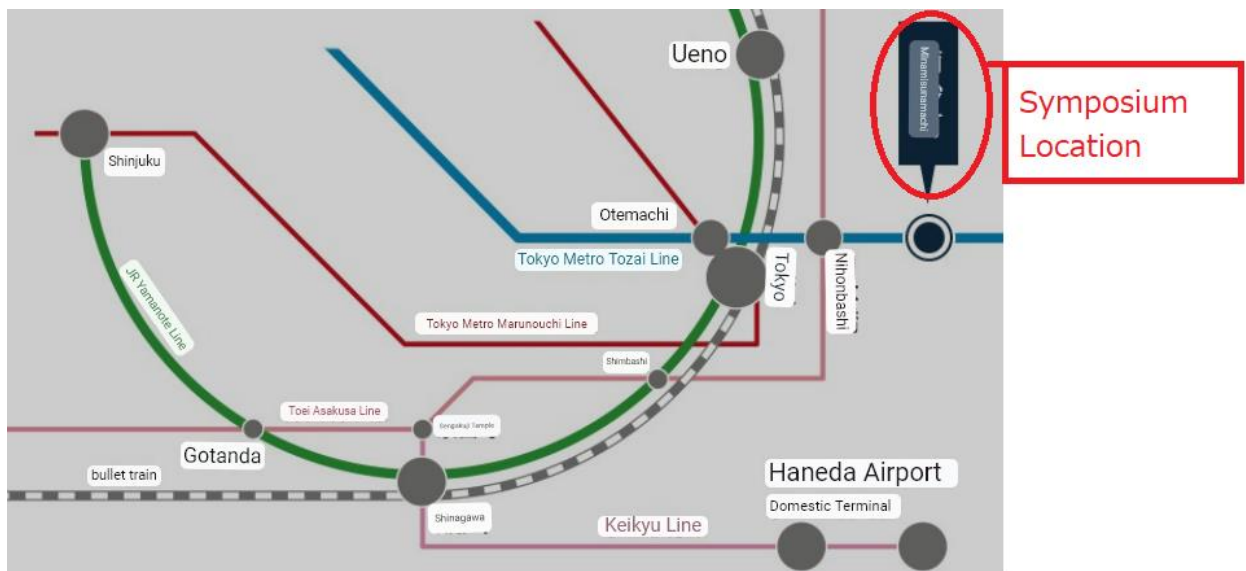

L stay & grow Minami Sunamachi

<https://lstayandgrow.jp/>

7-10-14 Minamisuna, Koto Ward, Tokyo, Japan

L stay & grow Minami Sunamachi is located in Tokyo, an 8-minute walk from SUNAMO Minamisunacho Shopping Center and 0.7 miles from Higashisuna Tenso Shrine. Other facilities include a 24-hour reception, restaurant and terrace. Arakawa River Sunamachi Mizube Park is 2 km from the hotel, while Bushumyoanzen-ji Temple Koto Batokanzenon is 2.4 km away.

Conference
×
Hotel
×
Restaurant

Hotel Room

Conference Area

Conference Room